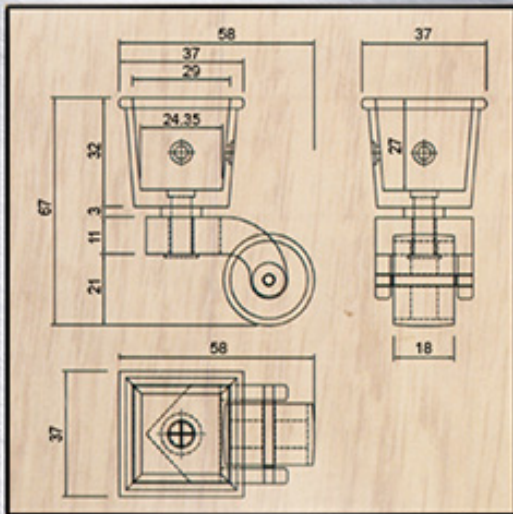

### Metal Finishes

**A** (nickel)

**B** (brushed)

**LT3040** 3.25" x (4" x 2.75")  
**U-W**

**LT3042** 3" x (4.5" x 2.25")  
**U-W**

**LT3047** 3" x (4.75" x 3.75")  
**U-W**

**LT3067** 3" x (6.5" x 7.25")  
**U-W**

**LWTa6** 4.5" x (3.5" - 1.25")  
**U-W-B**

**LWTa7** 5.5" x (3.5" - 2.25")  
**U-W-B**

**LWTa8** 6.5" x (4" - 1.5")  
**U-W-B**

Due to the natural properties of wood, color and size may vary slightly.

**LWZ1N** 2-5/8" w/1" Wheel  
Brushed Nickel

**LWX2B**  
Brushed Brass w/screws

**Square Casters**

**Round Casters**

(Specifications for casters are in millimeters)

**LR3520A** 3.625" x (2.75" - 2")  
**Nickel**

**LR3520B** 3.625" x (2.75" - 2")  
**Brushed Nickel**