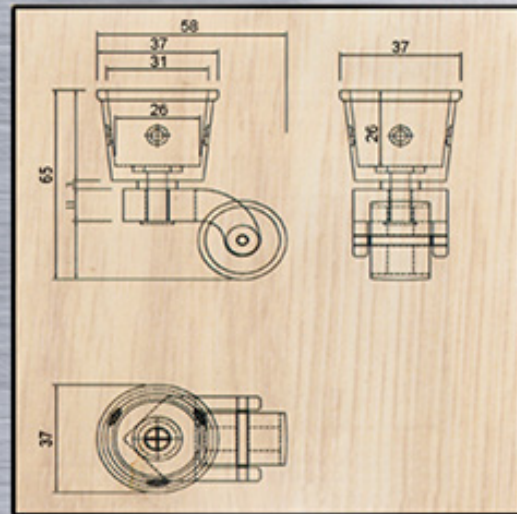

**LWTa6** 4.5" x (3.5" - 1.25")  
**U-W-B**

**LWTa7** 5.5" x (3.5" - 2.25")  
**U-W-B**

**LWTa8** 6.5" x (4" - 1.5")  
**U-W-B**

Due to the natural properties of wood, color and size may vary slightly.

**LWZ1N** 2-5/8" w/1" Wheel  
Brushed Nickel

**LWZ1B** 2-5/8" w/1" Wheel  
Brushed Brass

**LWZ2N** 2-5/8" w/1" Wheel  
Brushed Nickel

**LWZ2B** 2-5/8" w/1" Wheel  
Brushed Brass

**LWX1N**  
Brushed Nickel w/screws

**LWX1B**  
Brushed Brass w/screws

**LWX2N**  
Brushed Nickel w/screws

**LWX2B**  
Brushed Brass w/screws

**Square Casters**

**Round Casters**

(Specifications for casters are in millimeters)

**LR3520A** 3.625" x (2.75" - 2")  
**Nickel**

**LR3520B** 3.625" x (2.75" - 2")  
**Brushed Nickel**