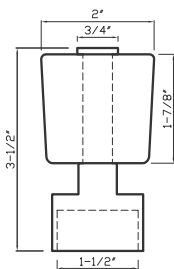

Murano Collection

Item No. DC2018

Satin Brass

Fits 1 - 1/2" Square Acrylic Rod

DC2018
Fits 1 - 1/2" Rod

Polished Chrome
DC2018 - fits 1-1/2" rod

Brushed Nickel
DC2018 - fits 1-1/2" rod

Oil Rubbed bronze
DC2018 - fits 1-1/2" rod