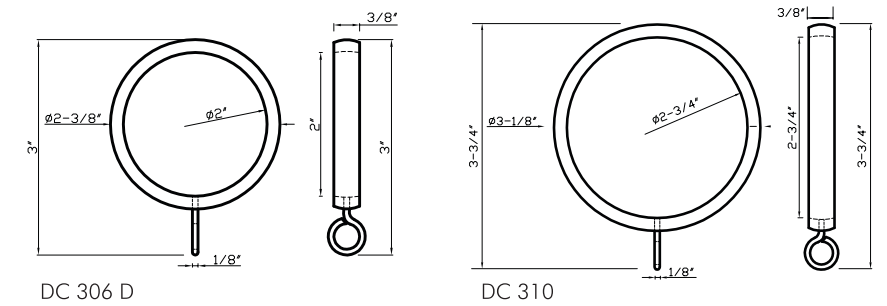

DC 304 - Brushed Nickel Ring

DC 304 C - 1-1/2" interior diameter
 Available in Brushed Nickel

DC 306 & DC 310 - Acrylic Rings

DC 306 D - 2" interior diameter
DC 310 D - 2-3/4" interior diameter
 Acrylic Ring