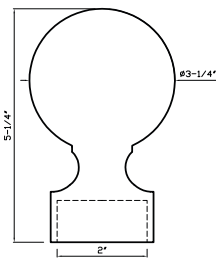

Aged Brass
DC2026 - fits 2" rod

Satin Brass
DC2026 - fits 2" rod

Metal Collection

Item No. DC104 C

Oil Rubbed Bronze

Fits 2" Rods

DC104 C
Fits 2" Rod

Polished Nickel
DC104 C- fits 2" rod