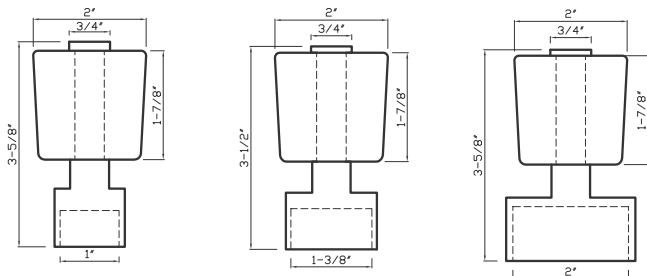

D2008 A
Fits 1" Rod

D2008 B
Fits 1 - 3/8" Rod

D2008 C
Fits 2" Rod