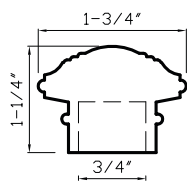

Metal Collection

Item No. DC2020

Green Antique

Fits 3/4" Rods

DC2020
Fits 3/4" Rod