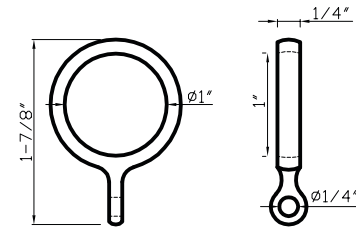

DC 303 B
1-1/4" interior diameter
Available in finishes: Unlacquered Brass, Polished Chrome, Brushed Nickel, Green Antique, Satin Brass, Polished Brass, Black & Black Nickel