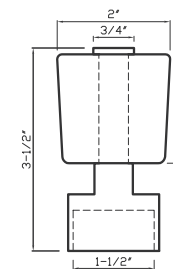

Murano Collection

Item No. DC2019

Brushed Nickel

Fits 1 - 1/2" Square Acrylic Rod