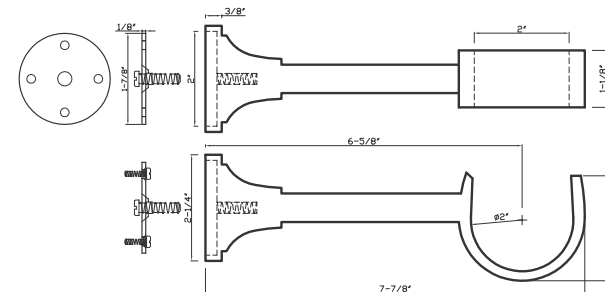

DC 208 C fits 2" rod

Available in finishes: Unlacquered Brass, Polished Nickel, Polished Chrome, Brushed Nickel, Oil Rubbed Bronze, Aged Brass, Green Antique, Satin Brass, Polished Brass & Black