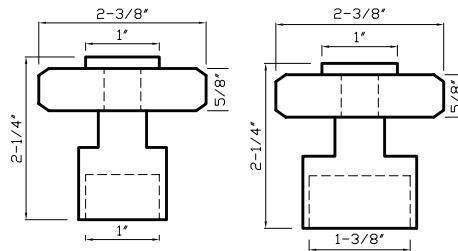

Crystal Collection

Item No. KS011

Satin Brass

Fits 1" , 1 - 3/8" & 2" Rods

Crystal Collection

Item No. KS012

Aged Brass

Fits 1" & 1 - 3/8"