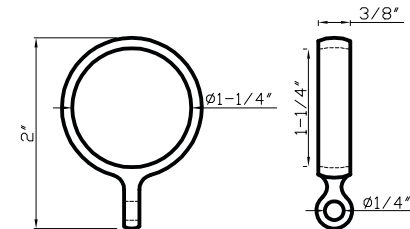

DC 303 C
1-1/2" interior diameter
Available in finishes: Unlacquered Brass, Polished Nickel, Polished Chrome, Brushed Nickel, Oil Rubbed Bronze, Aged Brass, Green Antique, Satin Brass, Polished Brass, Black, Black Nickel, Brown Gold & Black Silver