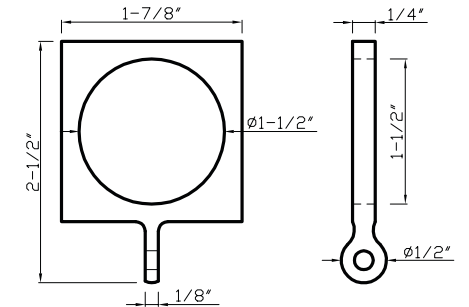

DC 304 - Brushed Nickel Ring

DC 304 C - 1-1/2" interior diameter
Available in Brushed Nickel

DC 306 & DC 310 - Acrylic Rings

DC 306 D - 2" interior diameter
DC 310 D - 2-3/4" interior diameter
Acrylic Ring