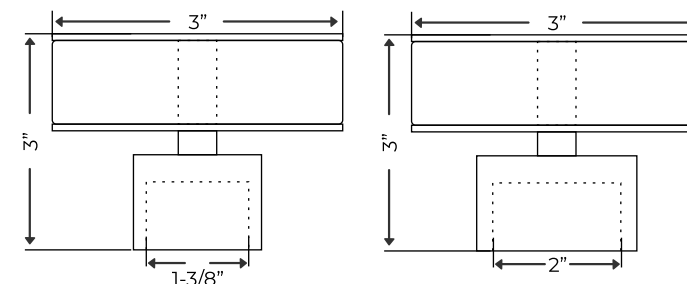

Crystal Collection

Item No. DC - 2040

Satin Brass

Fits 1 - 3/8" & 2" Rods

Crystal Collection

Item No. DC - 2041

Aged Brass

Fits 1 - 3/8" & 2" Rods