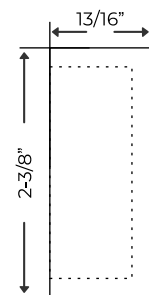

DC101 A
Fits 1" Rod

DC101 B
Fits 1-3/8" Rod

Item No. DC291

Fit 2-3/8" Rectangular Acrylic Rod

Available in finishes:

Brushed Nickel, Satin Brass, Polished Nikhil

Polished Nickel
DC101 B - fits 1-3/8" rod

Polished Chrome
DC101 A - fits 1" rod
DC101 B - fits 1-3/8" rod