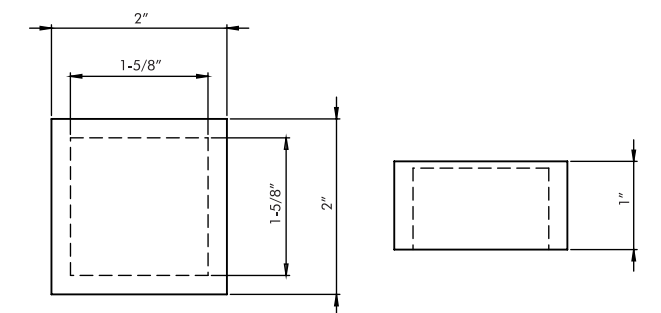

Item No. DC294

Fit 1-1/2" Square Acrylic Rod

Available in finishes:

Brushed Nickel, Satin Brass, Polished Chrome, Oil Rubbed Bronze, Green Antique, Polished Brass, Aged Brass, Black