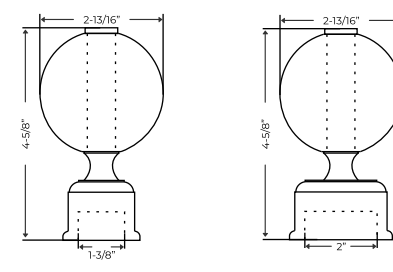

Crystal Collection

Item No. DC - 2042

Brushed Nickel

Fits 1 - 3/8" & 2" Rods

Crystal Collection

Item No. DC - 2043

Black

Fits 1 - 3/8" & 2" Rods