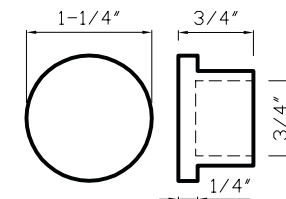

Satin Brass
DC2020 E - fits 3/4" rod

Metal Collection

Item No. DC081 E

Brushed Nickel

Fits 3/4" Rods

DC081 E
Fits 3/4" Rod

Brushed Nickel
DC081 E - fits 3/4" rod

Satin Brass
DC081 E - fits 3/4" rod