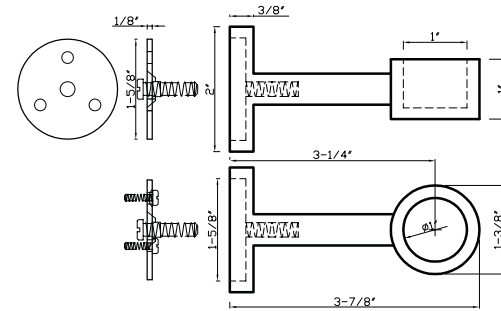

DC 199 - fits 3/4" & 2" rods

DC 199 E fits 3/4" rod
Available in finishes: Polished Nickel, Polished Chrome, Brushed Nickel, Oil Rubbed Bronze, Aged Brass, Satin Brass & Green Antique

DC 199 C fits 2" rod
Available in finishes: Polished Nickel, Polished Chrome, Brushed Nickel, Oil Rubbed Bronze, Aged Brass, Satin Brass, Green Antique*, Polished Brass*, Black* & Black Nickel*

DC 202 - fits 1" & 1-3/8" rods

DC 202 A fits 1" rod
Available in finishes: Polished Chrome, Brushed Nickel, Green Antique, Satin Brass, Polished Brass, Black & Black Nickel

DC 202 B fits 1-3/8" rod
Available in finishes: Polished Nickel, Polished Chrome, Brushed Nickel, Oil Rubbed Bronze, Aged Brass, Satin Brass, Green Antique, Polished Brass, Black, Black Nickel, Brown Gold & Black Silver.

DC 215 - fits 1" & 1-3/8" rods

DC 215 A fits 1" rod
Available in finishes: Polished Chrome, Brushed Nickel, Green Antique, Satin Brass, Polished Brass, Black & Black Nickel

DC 215 B fits 1-3/8" rod
Available in finishes: Polished Nickel*, Polished Chrome, Brushed Nickel, Oil Rubbed Bronze*, Aged Brass*, Green Antique, Satin Brass, Polished Brass, Black & Black Nickel

DC 234 E - fits 3/4" rod

DC 234 E fits 3/4" rod
Available in finishes: Polished Nickel, Polished Chrome, Brushed Nickel, Oil Rubbed Bronze, Aged Brass, Green Antique & Satin Brass.

DC 207 - fits 1", 1-3/8" & 2" rods

DC 207 A fits 1" rod
Available in finishes: Unlacquered Brass, Polished Chrome, Brushed Nickel, Green Antique, Satin Brass, Polished Brass, Black & Black Nickel