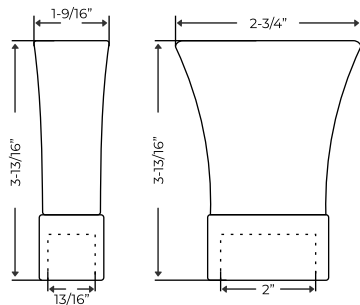

Acrylic Collection

Item No. DC - 2051

Satin Brass

Fits 2" x 13/16" Rectangular Acrylic Rod

DC-2051
Fits 2" x 13/16" Poles