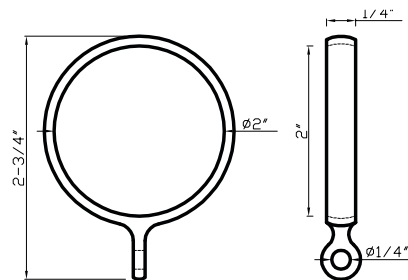

DC 303 E
2-3/4" interior diameter
Available in finishes: Polished Nickel*, Polished Chrome, Brushed Nickel, Oil Rubbed Bronze, Aged Brass, Green Antique*, Satin Brass, Polished Brass* & Black