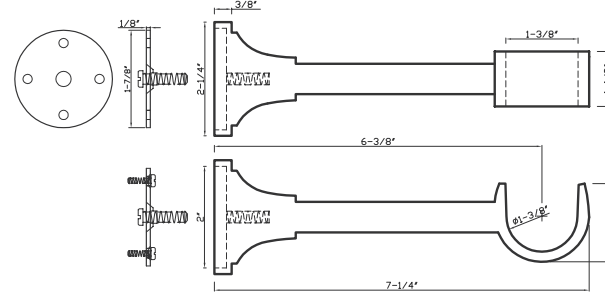

DC 208 B fits 1-3/8" rod

Available in finishes: Unlacquered Brass, Polished Nickel, Polished Chrome, Brushed Nickel, Oil Rubbed Bronze, Aged Brass, Green Antique, Satin Brass, Polished Brass, Black, Black Nickel, Brown Gold & Black Silver