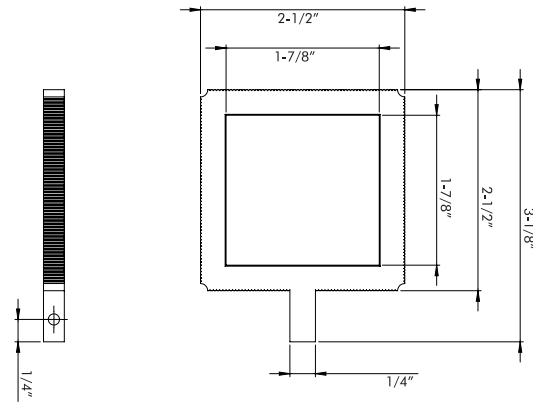

DC 313
1-7/8" interior diameter for Square Acrylic Rod
Available in finishes: Polished Nickel, Polished Chrome, Brushed Nickel,
Oil Rubbed Bronze, Aged Brass, Green Antique & Satin Brass