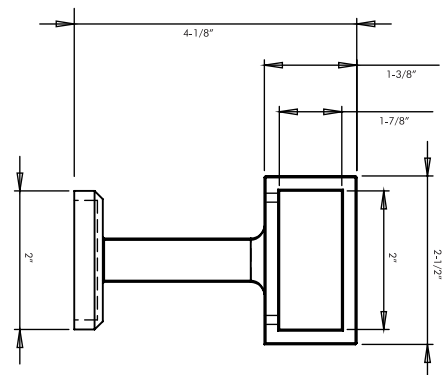

DC 264

Sizes:
Base Diameter - 2-9/16"
Length - 5"
Projection - 4"
Available in finishes:
Brushed Nickel, Satin Brass, Chrome, Oil Rubbed Bronze, Green Antique, Polished Brass, Aged Brass, Black