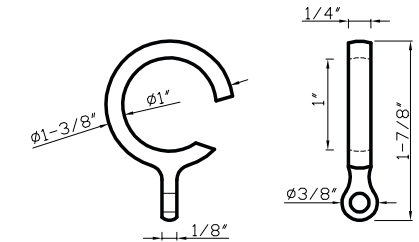

DC 303 PASS C
1-1/2" interior diameter
Available in finishes: Unlacquered Brass, Polished Chrome, Brushed Nickel, Green Antique, Satin Brass, Polished Brass, Black & Black Nickel