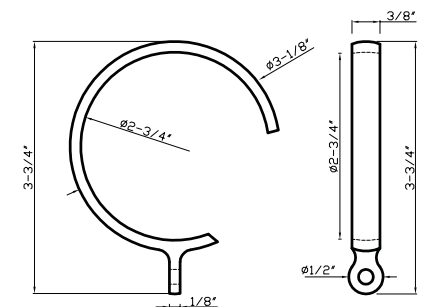

DC 303 PASS E
2-3/4" interior diameter
 Available in finishes: Polished Chrome, Brushed Nickel, Oil Rubbed Bronze, Aged Brass & Satin Brass

BRACKET

DC 261

Sizes:
 Base Diameter - 2-9/16"
 Length - 5"
 Projection - 4"
 Available in finishes:
 Brushed Nickel, Satin Brass