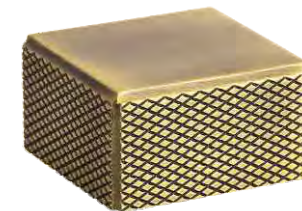

Item No. DC201

Fit 1", 1-3/8", 2" Rods

Available in finishes:

Unlacquered Brass, Brushed Nickel, Satin Brass, Polished Chrome, Oil Rubbed Bronze, Green Antique, Polished Brass, Aged Brass, Black