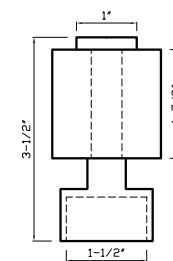

Crystal Collection

Item No. KS017

Aged Brass

Fits 1 - 1/2" Square Acrylic Rod