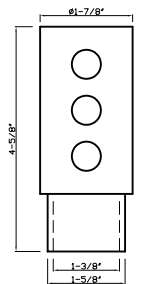

Black
DC094 C - fits 2" rod*

Aged Brass
DC094 C - fits 2" rod

Acrylic Collection

Item No. KS008 B

Satin Brass

Fits 1 - 3/8" Rods

KS008 B
Fits 1-3/8" Rod

Polished Nickel
KS008 B - fits 1-3/8" rod