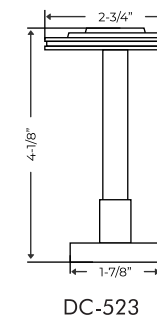

Holdbacks Collection

Item No. DC-523

Brushed Nickel