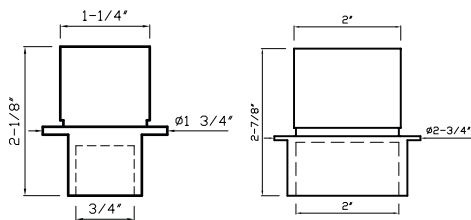

Black Nickel
DC2033 A - fits 1" rod
DC2033 B - fits 1-3/8" rod

Metal Collection

Item No. DC2021

Aged Brass

Fits 3/4" & 2" Rods

DC2021 E
Fits 3/4" Rod

DC2021 C
Fits 2" Rod

Polished Chrome
DC2021 E - fits 3/4" rod
DC2021 C - fits 2" rod