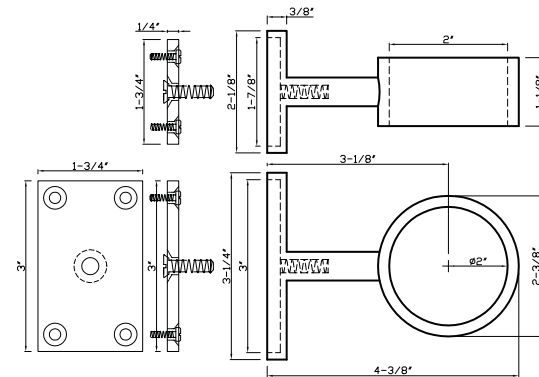

DC 225 C - fits 1" & 2" rod combo

DC 225 C fits 1" & 2" rod combo
Available in finishes: Polished Chrome, Brushed Nickel, Green Antique*, Satin Brass, Polished Brass* & Black*

DC 230 - fits 2" rod

DC 230 C fits 2" rod
Available in finishes: Polished Nickel*, Polished Chrome, Brushed Nickel, Oil Rubbed Bronze, Aged Brass, Green Antique*, Satin Brass, Polished Brass* & Black*