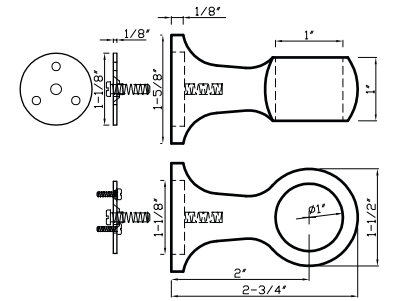

DC 203 B fits 1-3/8" rod
Available in finishes: Polished Nickel, Polished Chrome, Brushed Nickel, Oil Rubbed Bronze*, Aged Brass*, Green Antique, Satin Brass, Polished Brass, Black & Black Nickel*