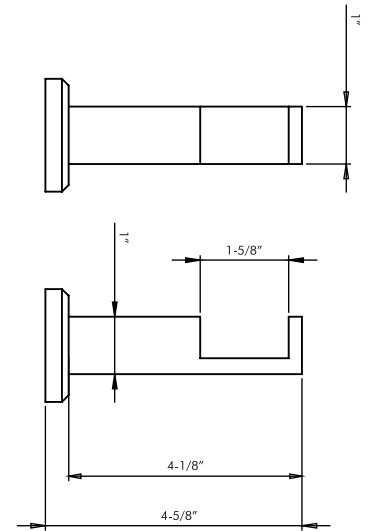

DC 265

Sizes:
Base Diameter - 2-9/16"
Length - 5"
Projection - 4"
Available in finishes:
Brushed Nickel, Satin Brass, Chrome, Oil Rubbed Bronze, Green Antique, Polished Brass, Aged Brass, Black