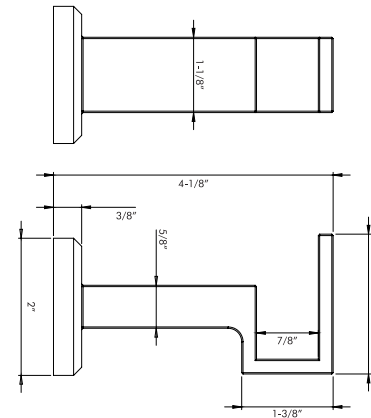

DC 303 PASS E
2-3/4" interior diameter
 Available in finishes: Polished Chrome, Brushed Nickel, Oil Rubbed Bronze, Aged Brass & Satin Brass

BRACKET

DC 261

Sizes:
 Base Diameter - 2-9/16"
 Length - 5"
 Projection - 4"
 Available in finishes:
 Brushed Nickel, Satin Brass