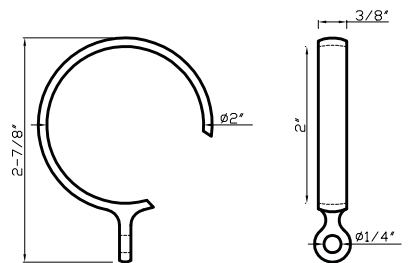

DC 303 PASS E
2-3/4" interior diameter
Available in finishes: Polished Chrome, Brushed Nickel, Oil Rubbed Bronze, Aged Brass & Satin Brass