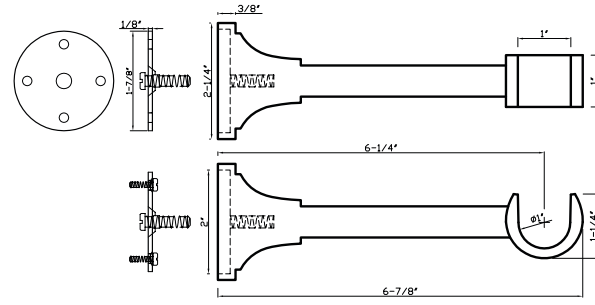

DC 208 - fits 1", 1-3/8" & 2" rods

DC 208 A fits 1" rod
Available in finishes: Unlacquered Brass, Polished Chrome, Brushed Nickel, Green Antique, Satin Brass, Polished Brass, Black & Black Nickel

DC 208 B fits 1-3/8" rod