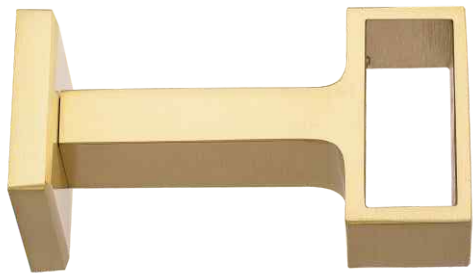

DC 303 PASS E
2-3/4" interior diameter
 Available in finishes: Polished Chrome, Brushed Nickel, Oil Rubbed Bronze, Aged Brass & Satin Brass

BRACKET

DC 261

Sizes:
 Base Diameter - 2-9/16"
 Length - 5"
 Projection - 4"
 Available in finishes:
 Brushed Nickel, Satin Brass