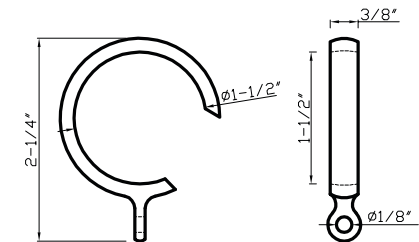

DC 303 PASS D
2" interior diameter
Available in finishes: Polished Nickel, Polished Chrome, Brushed Nickel, Oil Rubbed Bronze, Aged Brass, Green Antique, Satin Brass, Polished Brass, Black, Black Nickel, Brown Gold & Black Silver