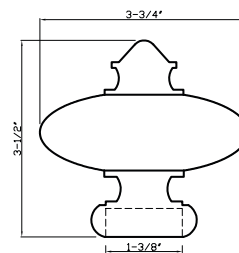

Green Antique
DC098 A - fits 1" rod

Polished Brass
DC098 A - fits 1" rod

Satin Brass
DC098 A - fits 1" rod

Black Nickel
DC098 A - fits 1" rod

Acrylic Collection

Item No. DC099 B

Polished Chrome

Fits 1 - 3/8" Rods