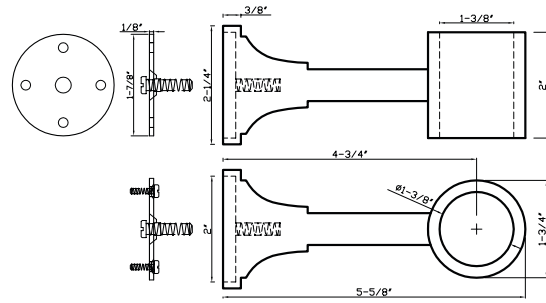

DC 221 - fits 1-3/8" & 2" rods

DC 221 B fits 1-3/8" rod

Available in finishes: Polished Nickel, Polished Chrome, Brushed Nickel, Oil Rubbed Bronze, Aged Brass, Green Antique, Satin Brass, Polished Brass*, Black*, Black Nickel*, Brown Gold* & Black Silver*

DC 221 C fits 2" rod

Available in finishes: Polished Nickel*, Polished Chrome, Brushed Nickel, Oil Rubbed Bronze, Aged Brass, Green Antique*, Satin Brass, Polished Brass* & Black*

DC 221 - fits 1-3/8" & 2" rods

DC 706 E fits 3/4" rod

Available in finishes: Polished Nickel, Polished Chrome, Brushed Nickel, Oil Rubbed Bronze, Green Antique, Aged Brass & Satin Brass

DC 706 A fits 1" rod

Available in finishes: Unlacquered Brass, Polished Chrome, Brushed Nickel, Green Antique, Satin Brass, Polished Brass, Black & Black Nickel

DC 706 B fits 1-3/8" rod

Available in finishes: Unlacquered Brass, Polished Nickel, Polished Chrome, Brushed Nickel, Oil Rubbed Bronze, Aged Brass, Green Antique, Satin Brass, Polished Brass, Black, Black Nickel, Brown Gold & Black Silver

DC 706 C fits 2" rod

Available in finishes: Polished Chrome, Brushed Nickel, Oil Rubbed Bronze, Aged Brass & Satin Brass

Rods are available in both 6 & 8 foot lengths

Diameters: DC801 A - 1"
DC801 B - 1-3/8"
DC801 C - 2"
DC801 E - 3/4"

Diameters: DC808 B - 1-3/8"
DC808 C - 2"

Diameters: DC802 A - 1"
DC802 B - 1-3/8"
DC802 C - 2"
DC802 E - 3/4"

Diameters: DC - 8051
*Available in 8' Length

Diameters: DC803 A - 1"
DC803 B - 1-3/8"
DC803 E - 3/4"

Diameters: DC813 B - 1-3/8"

Diameters: DC804 A - 1"
DC804 B - 1-3/8"

Diameters: DC819 B - 1-3/8"
DC819 E - 3/4"

Diameters: DC805 A - 1"
DC805 B - 1-3/8"

Diameters: DC820 B - 1-3/8"
DC820 C - 2"
DC820 E - 3/4"

Diameters: DC806 A - 1"
DC806 B - 1-3/8"

Diameters: DC822 B - 1-3/8"
DC822 C - 2"
DC822 E - 3/4"