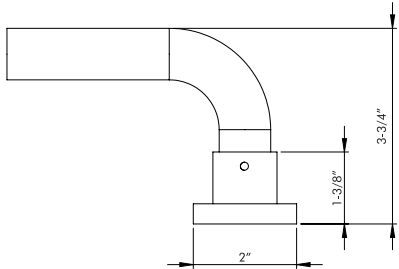

Brushed Nickel
 DC3001 A - fits 1" rod

Green Antique
 DC3001 A - fits 1" rod

Polished Brass
 DC3001 A - fits 1" rod

Black
 DC3001 A - fits 1" rod

Center Bracket French Return
 Item No. DC3002
 Available Finish : Satin Brass, Polished Chrome
 Brushed Nickel, Green Antique, Polished Brass,
 Black
 Fits 1" Rod