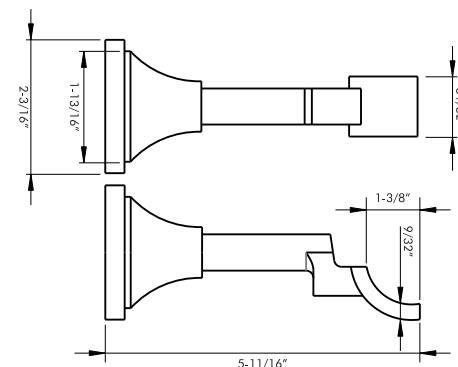

DC 214 B fits 1-3/8" rod

Available in finishes: Polished Nickel, Polished Chrome, Brushed Nickel, Oil Rubbed Bronze, Aged Brass, Green Antique, Satin Brass, Polished Brass, Black, Black Nickel, Brown Gold & Black Silver