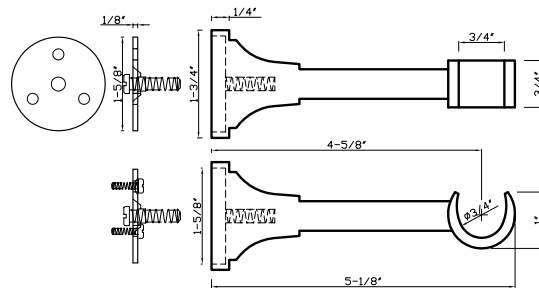

DC 234 E - fits 3/4" rod

DC 234 E fits 3/4" rod
Available in finishes: Polished Nickel, Polished Chrome, Brushed Nickel, Oil Rubbed Bronze, Aged Brass, Green Antique & Satin Brass.

DC 207 - fits 1", 1-3/8" & 2" rods