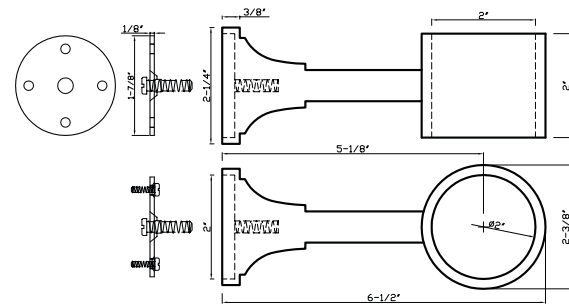

DC 221 C fits 2" rod

Available in finishes: Polished Nickel*, Polished Chrome, Brushed Nickel, Oil Rubbed Bronze, Aged Brass, Green Antique*, Satin Brass, Polished Brass* & Black*

DC 221 - fits 1-3/8" & 2" rods

DC 706 E fits 3/4" rod

Available in finishes: Polished Nickel, Polished Chrome, Brushed Nickel, Oil Rubbed Bronze, Green Antique, Aged Brass & Satin Brass

DC 706 A fits 1" rod

Available in finishes: Unlacquered Brass, Polished Chrome, Brushed Nickel, Green Antique, Satin Brass, Polished Brass, Black & Black Nickel

DC 706 B fits 1-3/8" rod

Available in finishes: Unlacquered Brass, Polished Nickel, Polished Chrome, Brushed Nickel, Oil Rubbed Bronze, Aged Brass, Green Antique, Satin Brass, Polished Brass, Black, Black Nickel, Brown Gold & Black Silver

DC 706 C fits 2" rod

Available in finishes: Polished Chrome, Brushed Nickel, Oil Rubbed Bronze, Aged Brass & Satin Brass