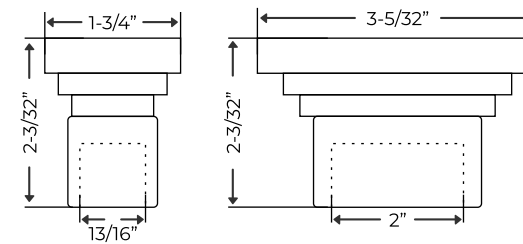

DC-2052
Fits 2" x 13/16" Poles