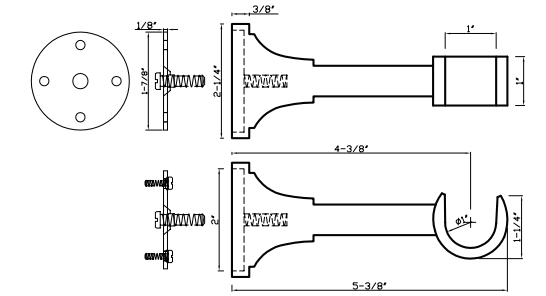

DC 199 - fits 3/4" & 2" rods

DC 199 E fits 3/4" rod
Available in finishes: Polished Nickel, Polished Chrome, Brushed Nickel, Oil Rubbed Bronze, Aged Brass, Satin Brass & Green Antique

DC 199 C fits 2" rod
Available in finishes: Polished Nickel, Polished Chrome, Brushed Nickel, Oil Rubbed Bronze, Aged Brass, Satin Brass, Green Antique*, Polished Brass*, Black* & Black Nickel*

DC 202 - fits 1" & 1-3/8" rods

DC 202 A fits 1" rod
Available in finishes: Polished Chrome, Brushed Nickel, Green Antique, Satin Brass, Polished Brass, Black & Black Nickel

DC 202 B fits 1-3/8" rod
Available in finishes: Polished Nickel, Polished Chrome, Brushed Nickel, Oil Rubbed Bronze, Aged Brass, Satin Brass, Green Antique, Polished Brass, Black, Black Nickel, Brown Gold & Black Silver.

DC 215 - fits 1" & 1-3/8" rods

DC 215 A fits 1" rod
Available in finishes: Polished Chrome, Brushed Nickel, Green Antique, Satin Brass, Polished Brass, Black & Black Nickel

DC 215 B fits 1-3/8" rod
Available in finishes: Polished Nickel*, Polished Chrome, Brushed Nickel, Oil Rubbed Bronze*, Aged Brass*, Green Antique, Satin Brass, Polished Brass, Black & Black Nickel

DC 234 E - fits 3/4" rod

DC 234 E fits 3/4" rod
Available in finishes: Polished Nickel, Polished Chrome, Brushed Nickel, Oil Rubbed Bronze, Aged Brass, Green Antique & Satin Brass.

DC 207 - fits 1", 1-3/8" & 2" rods

DC 207 A fits 1" rod
Available in finishes: Unlacquered Brass, Polished Chrome, Brushed Nickel, Green Antique, Satin Brass, Polished Brass, Black & Black Nickel