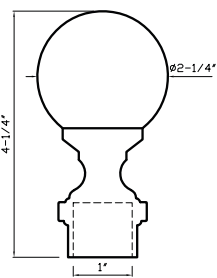

Black Nickel
DC096 B - fits 1-3/8" rod*

Acrylic Collection

Item No. DC098 A

Satin Brass

Fits 1" Rods

DC098 A
Fits 1" Rod

Polished Chrome
DC098 A - fits 1" rod

Brushed Nickel
DC098 A - fits 1" rod