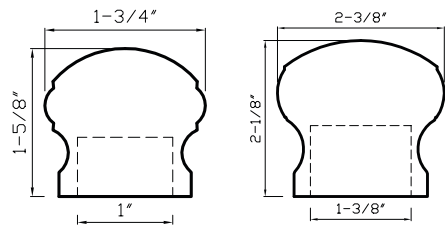

Polished Chrome
DC081 E - fits 3/4" rod

Oil Rubbed Bronze
DC081 E - fits 3/4" rod

Aged Brass
DC081 E - fits 3/4" rod

Green Antique
DC081 E - fits 3/4" rod

Metal Collection

Item No. DC101

Satin Brass

Fits 1" & 1-3/8" Rods