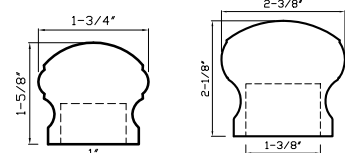

DC101 A
Fits 1" Rod

DC101 B
Fits 1-3/8" Rod