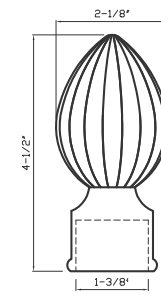

Acrylic Collection

Item No. DC096 B

Green Antique

Fits 1 - 3/8" Rods