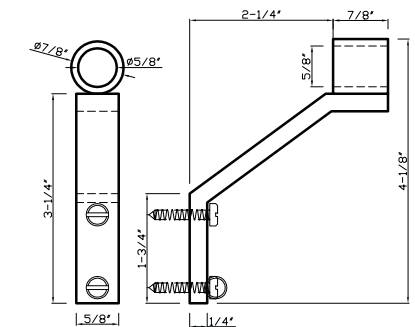

DC 214 E fits 3/4" rod

Available in finishes: Polished Nickel, Polished Chrome, Brushed Nickel, Oil Rubbed Bronze, Aged Brass, Green Antique & Satin Brass

DC 228 - Bracket Support

DC 228 Bracket Support fits DC 207 & DC 208 Brackets
Available in finishes: Polished Nickel, Polished Chrome, Brushed Nickel, Oil Rubbed Bronze, Aged Brass, Green Antique, Satin Brass, Polished Brass, Black, Black Nickel, Brown Gold & Black Silver