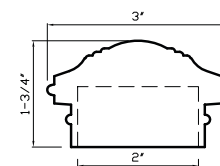

Metal Collection

Item No. DC2026

Satin Brass

Fits 2" Rods