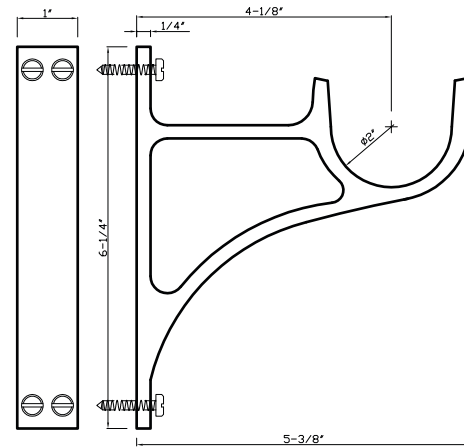

DC 224 C - fits 2" rod

DC 225 C - fits 1" & 2" rod combo

DC 230 - fits 2" rod

DC 203 - fits 1" & 1-3/8" rods

DC 203 B fits 1-3/8" rod
Available in finishes: Polished Nickel, Polished Chrome, Brushed Nickel, Oil Rubbed Bronze*, Aged Brass*, Green Antique, Satin Brass, Polished Brass, Black & Black Nickel*

DC 211 - fits 1" & 1-3/8" rods

DC 235 E - fits 3/4" rod