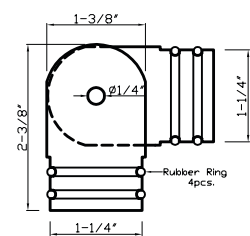

DC 706 B fits 1-3/8" rod

Available in finishes: Unlacquered Brass, Polished Nickel, Polished Chrome, Brushed Nickel, Oil Rubbed Bronze, Aged Brass, Green Antique, Satin Brass, Polished Brass, Black, Black Nickel, Brown Gold & Black Silver