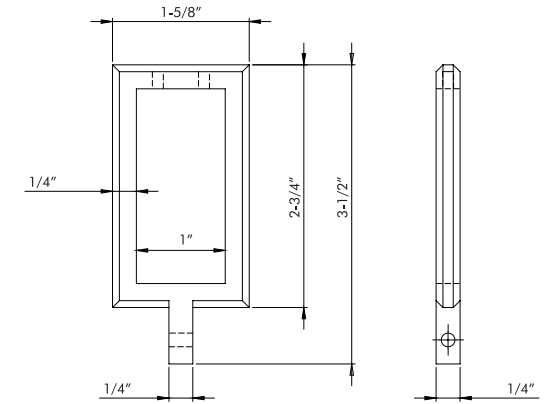

DC 304 - Brushed Nickel Ring

DC 304 C - 1-1/2" interior diameter
Available in Brushed Nickel

DC 306 & DC 310 - Acrylic Rings

DC 306 D - 2" interior diameter
DC 310 D - 2-3/4" interior diameter
Acrylic Ring