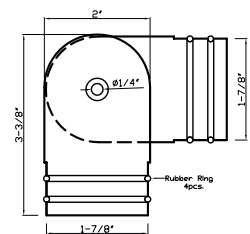

DC 706 C fits 2" rod

Available in finishes: Polished Chrome, Brushed Nickel, Oil Rubbed Bronze, Aged Brass & Satin Brass