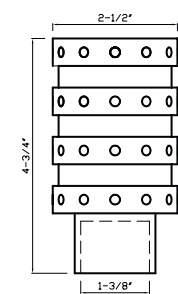

Acrylic Collection

Item No. KS009 B

Polished Nickel

Fits 1 - 3/8" Rods