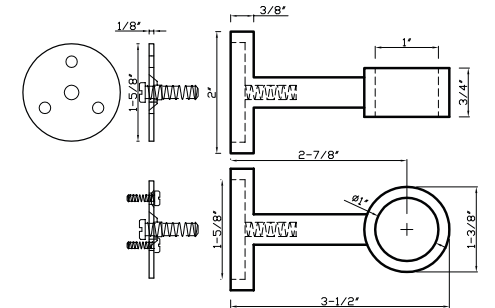

DC 224 C - fits 2" rod

DC 225 C - fits 1" & 2" rod combo

DC 230 - fits 2" rod

DC 203 - fits 1" & 1-3/8" rods

DC 203 B fits 1-3/8" rod
Available in finishes: Polished Nickel, Polished Chrome, Brushed Nickel, Oil Rubbed Bronze*, Aged Brass*, Green Antique, Satin Brass, Polished Brass, Black & Black Nickel*

DC 211 - fits 1" & 1-3/8" rods

DC 235 E - fits 3/4" rod