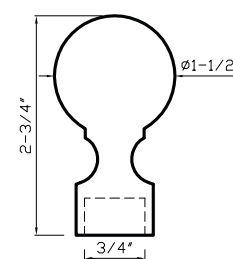

Metal Collection

Item No. DC080 E

Aged Brass

Fits 3/4" Rods

Dc080 E
Fits 3/4" Rod

Polished Nickel
DC080 E - fits 3/4" rod

Polished Chrome
DC080 E - fits 3/4" rod

Brushed Nickel
DC080 E - fits 3/4" rod