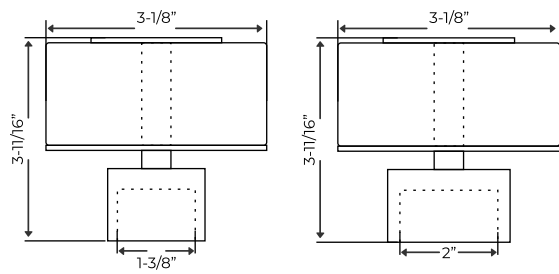

DC - 2040 B
Fits 1 - 3/8" Rod

DC - 2040 C
Fits 2" Rod