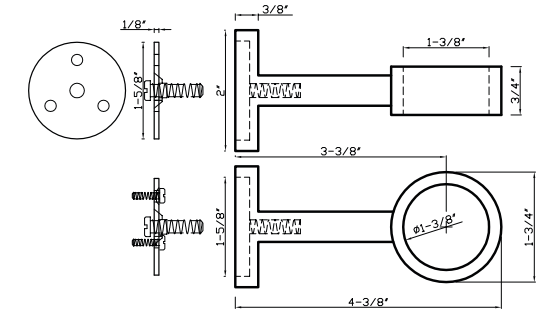

DC 211 B fits 1-3/8" rod
Available in finishes: Unlacquered Brass, Polished Nickel*, Polished Chrome, Brushed Nickel, Oil Rubbed Bronze*, Aged Brass*, Green Antique, Satin Brass, Polished Brass, Black & Black Nickel