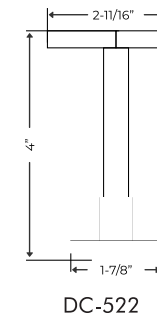

Holdbacks Collection

Item No. DC-522

Brushed Nickel