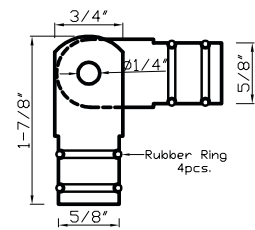

DC 706 E fits 3/4" rod

Available in finishes: Polished Nickel, Polished Chrome, Brushed Nickel, Oil Rubbed Bronze, Green Antique, Aged Brass & Satin Brass

DC 706 A fits 1" rod

Available in finishes: Unlacquered Brass, Polished Chrome, Brushed Nickel, Green Antique, Satin Brass, Polished Brass, Black & Black Nickel