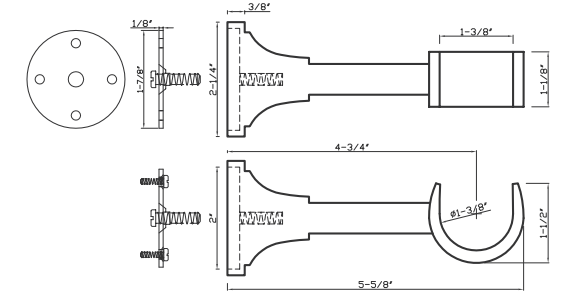

DC 207 B fits 1-3/8" rod
Available in finishes: Unlacquered Brass, Polished Nickel, Polished Chrome, Brushed Nickel, Oil Rubbed Bronze, Aged Brass, Green Antique, Satin Brass, Polished Brass, Black, Black Nickel, Brown Gold & Black Silver