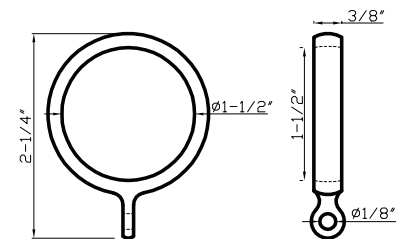

DC 303 D
2" interior diameter
Available in finishes: Unlacquered Brass, Polished Nickel, Polished Chrome, Brushed Nickel, Oil Rubbed Bronze, Aged Brass, Green Antique, Satin Brass, Polished Brass, Black, Black Nickel, Brown Gold & Black Silver