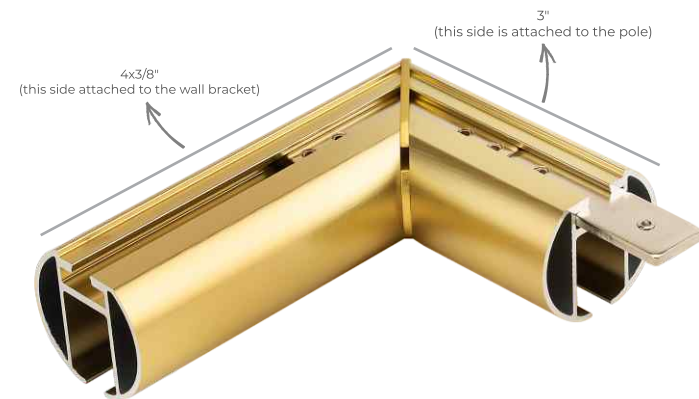

WALL BRACKET

DC 254B

DC 254 B
 Sizes:
 Height - 3-3/32"
 Projection - 6"
 Available in finishes:
 Brushed Nickel, Satin Brass,
 Chrome, Black

Master Carrier with
 2 snaps (Left)
 DC 258

Master Carrier with
 2 snaps (Right)
 DC 259

Splicer
 DC 257B
 Available in finishes:
 Brushed Nickel, Satin Brass, Chrome, Black

End Cap For Sheer Rod Track
 DC 260
 Available in finishes:
 Brushed Nickel, Satin Brass, Chrome, Black

Runner Track
 For Square Track
 DC 262

Ball Bearing Carriers
 For Pinch Pleat Drapes
 DC 261

ELBOW BRACKET

DC 256 B
 Sizes:
 Projection - 4"
 Available in finishes:
 Brushed Nickel, Satin Brass,
 Chrome, Black

TOOLS OF THE TRADE

Brackets, Rings & Rods

Its often heard make it compelling. Make it swoon – worthy and now make it fit. Nothing stops a window treatment project quicker than not finding the hardware accessories required for that extra wide, extra deep window. So having the necessary sizes and accessories is what we do. Connect, extend, project yes, we cover that in up to 12 finishes. Brackets, rods and accessories that both complement and function with simplicity and ease. Ensuring you have the look desired in the configuration needed. Its nothing short of performance art.