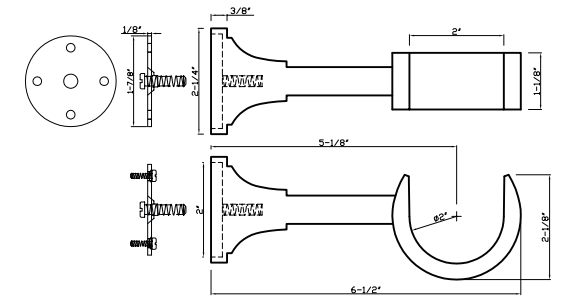

DC 207 C fits 2" rod
Available in finishes: Unlacquered Brass, Polished Nickel, Polished Chrome, Brushed Nickel, Oil Rubbed Bronze, Aged Brass, Green Antique, Satin Brass, Polished Brass & Black