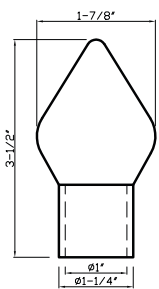

Acrylic Collection

Item No. KC918 A

Satin Brass

Fits 1" Rods

KC918 A
Fits 1" Rod