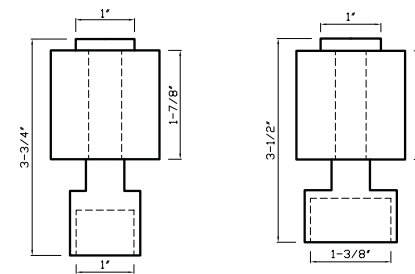

Crystal Collection

Item No. DC - 2044

Black

Fits 1" & 1 - 3/8" Rods

Crystal Collection

Item No. KS007

Polished Nickel

Fits 1" & 1 - 3/8" Rods