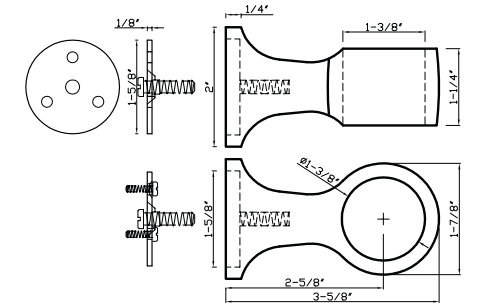

DC 224 C - fits 2" rod

DC 225 C - fits 1" & 2" rod combo

DC 230 - fits 2" rod

DC 203 - fits 1" & 1-3/8" rods

DC 203 B fits 1-3/8" rod
Available in finishes: Polished Nickel, Polished Chrome, Brushed Nickel, Oil Rubbed Bronze*, Aged Brass*, Green Antique, Satin Brass, Polished Brass, Black & Black Nickel*

DC 211 - fits 1" & 1-3/8" rods

DC 235 E - fits 3/4" rod