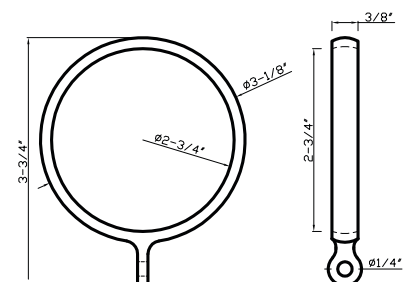

DC 303 - Ring - 1", 1-1/4", 1-1/2", 2" & 2-3/4" interior diameters

DC 303 B
1-1/4" interior diameter
Available in finishes: Unlacquered Brass, Polished Chrome, Brushed Nickel, Green Antique, Satin Brass, Polished Brass, Black & Black Nickel

DC 303 C
1-1/2" interior diameter
Available in finishes: Unlacquered Brass, Polished Nickel, Polished Chrome, Brushed Nickel, Oil Rubbed Bronze, Aged Brass, Green Antique, Satin Brass, Polished Brass, Black, Black Nickel, Brown Gold & Black Silver

DC 303 D
2" interior diameter
Available in finishes: Unlacquered Brass, Polished Nickel, Polished Chrome, Brushed Nickel, Oil Rubbed Bronze, Aged Brass, Green Antique, Satin Brass, Polished Brass, Black, Black Nickel, Brown Gold & Black Silver

DC 303 E
2-3/4" interior diameter
Available in finishes: Polished Nickel*, Polished Chrome, Brushed Nickel, Oil Rubbed Bronze, Aged Brass, Green Antique*, Satin Brass, Polished Brass* & Black

DC 303 PASS Ring - 1", 1-1/2", 2" & 2-3/4" interior diameters

DC 303 PASS A
1" interior diameter
Available in finishes: Unlacquered Brass, Polished Nickel, Polished Chrome, Brushed Nickel, Oil Rubbed Bronze, Aged Brass, Green Antique & Satin Brass

DC 303 PASS C
1-1/2" interior diameter
Available in finishes: Unlacquered Brass, Polished Chrome, Brushed Nickel, Green Antique, Satin Brass, Polished Brass, Black & Black Nickel

DC 303 PASS D
2" interior diameter
Available in finishes: Polished Nickel, Polished Chrome, Brushed Nickel, Oil Rubbed Bronze, Aged Brass, Green Antique, Satin Brass, Polished Brass, Black, Black Nickel, Brown Gold & Black Silver

DC 303 PASS E
2-3/4" interior diameter
Available in finishes: Polished Chrome, Brushed Nickel, Oil Rubbed Bronze, Aged Brass & Satin Brass