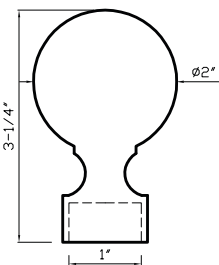

Black
DC104 B - fits 1-3/8" rod*

Black Nickel
DC104 B - fits 1-3/8" rod*

Metal Collection

Item No. DC103 A

Black Nickel

Fits 1" Rods

DC103 A
Fits 1" Rod

Polished Chrome
DC103 A - fits 1" rod