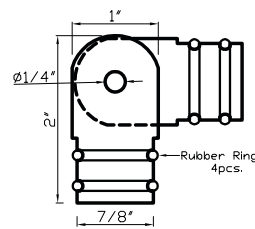

DC 706 E fits 3/4" rod

Available in finishes: Polished Nickel, Polished Chrome, Brushed Nickel, Oil Rubbed Bronze, Green Antique, Aged Brass & Satin Brass

DC 706 A fits 1" rod

Available in finishes: Unlacquered Brass, Polished Chrome, Brushed Nickel, Green Antique, Satin Brass, Polished Brass, Black & Black Nickel