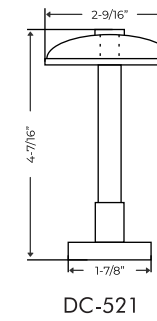

Holdbacks Collection

Item No. DC-521

Polished Chrome