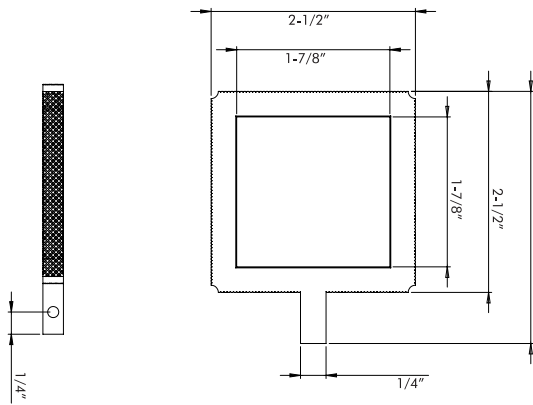

DC 315
1-7/8" interior diameter for Square Acrylic Rod
Available in finishes: Polished Nickel, Polished Chrome, Brushed Nickel,
Oil Rubbed Bronze, Aged Brass, Green Antique & Satin Brass