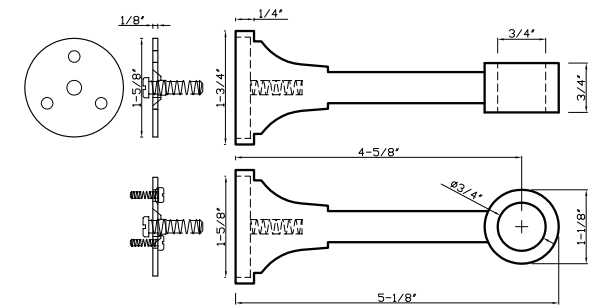

DC 235 E - fits 3/4" rod

DC 235 E fits 3/4" rod
Available in finishes: Polished Nickel, Polished Chrome, Brushed Nickel, Oil Rubbed Bronze, Green Antique, Aged Brass & Satin Brass

DC 221 - fits 1-3/8" & 2" rods