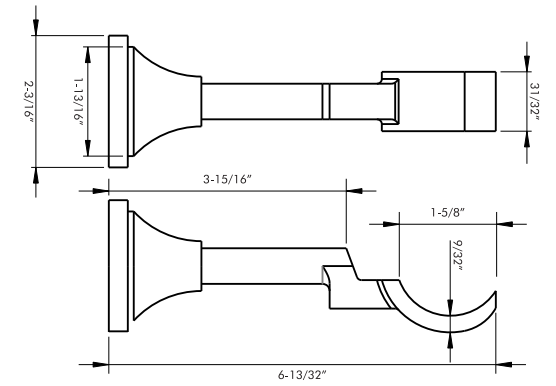

DC 214 - fits 2" & 3/4" rods

DC 214 C fits 2" rod
Available in finishes: Polished Nickel, Polished Chrome, Brushed Nickel, Oil Rubbed Bronze, Aged Brass, Green Antique, Satin Brass, Polished Brass & Black