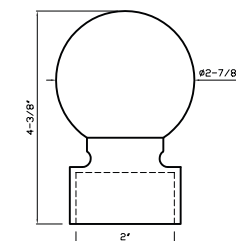

Black Silver
DC094 B - fits 1-3/8" rod*

Black
DC094 B - fits 1-3/8" rod

Black Nickel
DC094 B - fits 1-3/8" rod*

Acrylic Collection

Item No. DC094 C

Brushed Nickel

Fits 2" Rods

Dc094 C
Fits 2" Rod