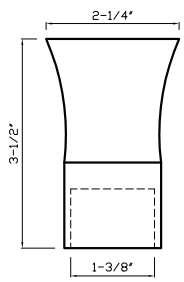

Acrylic Collection

Item No. DC095 B

Aged Brass

Fits 1 - 3/8" Rods

DC095 B
Fits 1-3/8" Rod