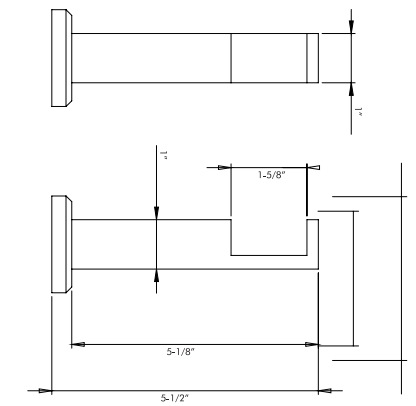

DC 239 - Drapery Wand

DC 239
Available in Brushed Nickel, Satin Brass