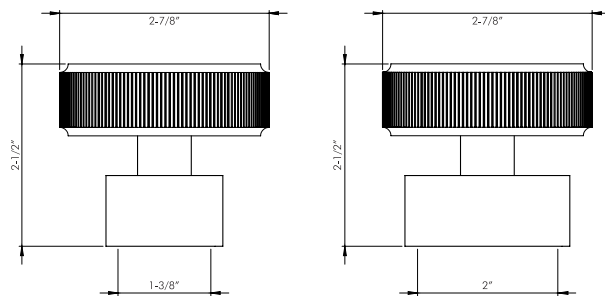

DC2032
Fits 1-3/8" Rod

DC2032
Fits 2" Rod