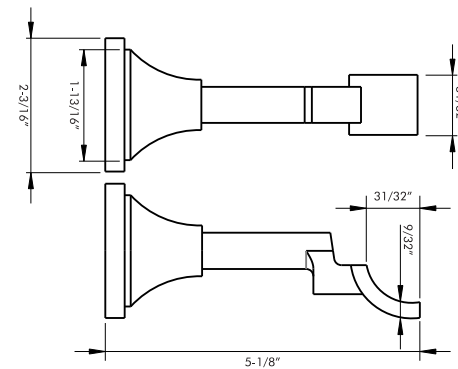

DC 208 - fits 1", 1-3/8" & 2" rods

DC 208 A fits 1" rod
Available in finishes: Unlacquered Brass, Polished Chrome, Brushed Nickel, Green Antique, Satin Brass, Polished Brass, Black & Black Nickel

DC 208 B fits 1-3/8" rod

Available in finishes: Unlacquered Brass, Polished Nickel, Polished Chrome, Brushed Nickel, Oil Rubbed Bronze, Aged Brass, Green Antique, Satin Brass, Polished Brass, Black, Black Nickel, Brown Gold & Black Silver

DC 208 C fits 2" rod

Available in finishes: Unlacquered Brass, Polished Nickel, Polished Chrome, Brushed Nickel, Oil Rubbed Bronze, Aged Brass, Green Antique, Satin Brass, Polished Brass & Black

DC 214 - fits 1", 1-3/8" & 2" rods

DC 214 A fits 1" rod
Available in finishes: Polished Chrome, Brushed Nickel, Green Antique, Satin Brass, Polished Brass, Black & Black Nickel

DC 214 B fits 1-3/8" rod

Available in finishes: Polished Nickel, Polished Chrome, Brushed Nickel, Oil Rubbed Bronze, Aged Brass, Green Antique, Satin Brass, Polished Brass, Black, Black Nickel, Brown Gold & Black Silver

DC 214 - fits 2" & 3/4" rods

DC 214 C fits 2" rod
Available in finishes: Polished Nickel, Polished Chrome, Brushed Nickel, Oil Rubbed Bronze, Aged Brass, Green Antique, Satin Brass, Polished Brass & Black

DC 214 E fits 3/4" rod

Available in finishes: Polished Nickel, Polished Chrome, Brushed Nickel, Oil Rubbed Bronze, Aged Brass, Green Antique & Satin Brass

DC 228 - Bracket Support

DC 228 Bracket Support fits DC 207 & DC 208 Brackets
Available in finishes: Polished Nickel, Polished Chrome, Brushed Nickel, Oil Rubbed Bronze, Aged Brass, Green Antique, Satin Brass, Polished Brass, Black, Black Nickel, Brown Gold & Black Silver

DC 218 - fits 1-3/8" rod