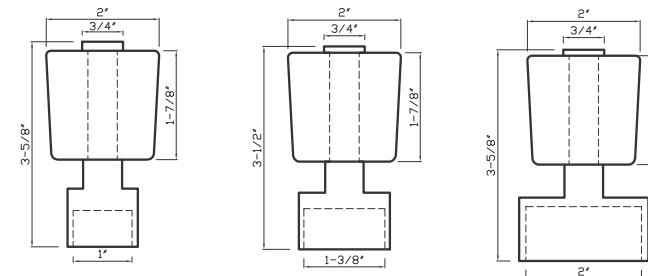

Murano Collection

Item No. D2008

Satin Brass

Fits 1" , 1 - 3/8" & 2" Rods

Murano Collection

Item No. D2009

Polished Chrome

Fits 1" , 1 - 3/8" & 2" Rods