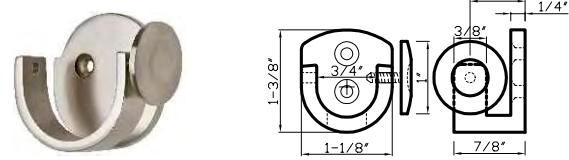

DC 199 - fits 3/4" & 2" rods