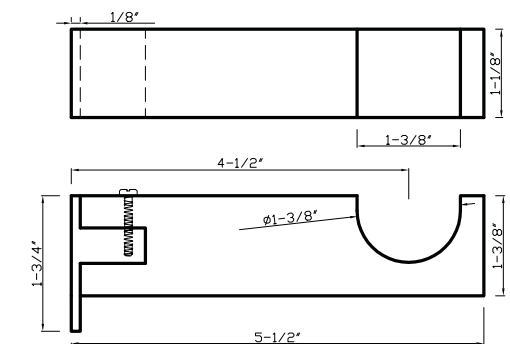

DC 208 - fits 1", 1-3/8" & 2" rods

DC 208 A fits 1" rod
Available in finishes: Unlacquered Brass, Polished Chrome, Brushed Nickel, Green Antique, Satin Brass, Polished Brass, Black & Black Nickel

DC 208 B fits 1-3/8" rod

Available in finishes: Unlacquered Brass, Polished Nickel, Polished Chrome, Brushed Nickel, Oil Rubbed Bronze, Aged Brass, Green Antique, Satin Brass, Polished Brass, Black, Black Nickel, Brown Gold & Black Silver

DC 208 C fits 2" rod

Available in finishes: Unlacquered Brass, Polished Nickel, Polished Chrome, Brushed Nickel, Oil Rubbed Bronze, Aged Brass, Green Antique, Satin Brass, Polished Brass & Black

DC 214 - fits 1", 1-3/8" & 2" rods

DC 214 A fits 1" rod
Available in finishes: Polished Chrome, Brushed Nickel, Green Antique, Satin Brass, Polished Brass, Black & Black Nickel

DC 214 B fits 1-3/8" rod

Available in finishes: Polished Nickel, Polished Chrome, Brushed Nickel, Oil Rubbed Bronze, Aged Brass, Green Antique, Satin Brass, Polished Brass, Black, Black Nickel, Brown Gold & Black Silver

DC 214 - fits 2" & 3/4" rods

DC 214 C fits 2" rod
Available in finishes: Polished Nickel, Polished Chrome, Brushed Nickel, Oil Rubbed Bronze, Aged Brass, Green Antique, Satin Brass, Polished Brass & Black

DC 214 E fits 3/4" rod

Available in finishes: Polished Nickel, Polished Chrome, Brushed Nickel, Oil Rubbed Bronze, Aged Brass, Green Antique & Satin Brass

DC 228 - Bracket Support

DC 228 Bracket Support fits DC 207 & DC 208 Brackets
Available in finishes: Polished Nickel, Polished Chrome, Brushed Nickel, Oil Rubbed Bronze, Aged Brass, Green Antique, Satin Brass, Polished Brass, Black, Black Nickel, Brown Gold & Black Silver

DC 218 - fits 1-3/8" rod