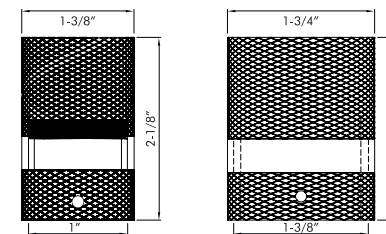

Black
DC2032 B - fits 1-3/8" rod
DC2032 C - fits 2" rod

Black Nickel
DC2032 B - fits 1-3/8" rod
DC2032 C - fits 2" rod

Metal Collection

Item No. DC2033

Satin Brass & Black

Fits 1" & 1 - 3/8" Rods

DC2033
Fits 1" Rod