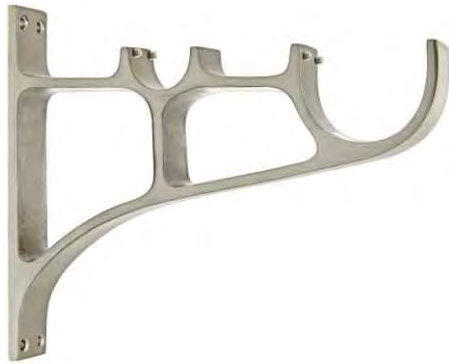

DC 214 E fits 3/4" rod

Available in finishes: Polished Nickel, Polished Chrome, Brushed Nickel, Oil Rubbed Bronze, Aged Brass, Green Antique & Satin Brass

DC 228 - Bracket Support

DC 228 Bracket Support fits DC 207 & DC 208 Brackets
Available in finishes: Polished Nickel, Polished Chrome, Brushed Nickel, Oil Rubbed Bronze, Aged Brass, Green Antique, Satin Brass, Polished Brass, Black, Black Nickel, Brown Gold & Black Silver

DC 218 - fits 1-3/8" rod

DC 218 fits 1-3/8" rod
Available in Acrylic
Backplate comes in Brushed Nickel finish only

DC 224 C - fits 2" rod

DC 224 C fits 2" rod
Available in finishes: Polished Nickel*, Polished Chrome, Brushed Nickel, Oil Rubbed Bronze, Aged Brass, Green Antique*, Satin Brass, Polished Brass* & Black*

DC 225 C - fits 1" & 2" rod combo

DC 225 C fits 1" & 2" rod combo
Available in finishes: Polished Chrome, Brushed Nickel, Green Antique*, Satin Brass, Polished Brass* & Black*

DC 230 - fits 2" rod

DC 230 C fits 2" rod
Available in finishes: Polished Nickel*, Polished Chrome, Brushed Nickel, Oil Rubbed Bronze, Aged Brass, Green Antique*, Satin Brass, Polished Brass* & Black*