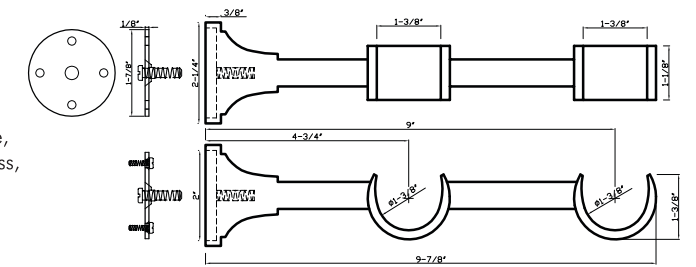

DC 209 B fits 1-3/8" rod
Available in finishes: Unlacquered Brass, Polished Nickel, Polished Chrome, Brushed Nickel, Oil Rubbed Bronze, Aged Brass, Green Antique, Satin Brass, Polished Brass, Black, Black Nickel, Brown Gold & Black Silver