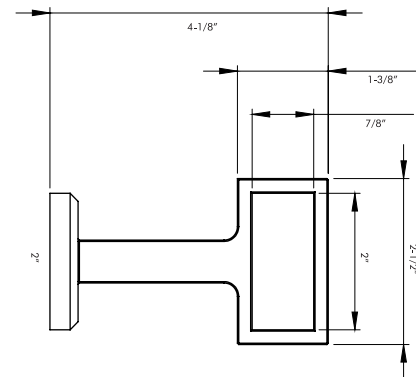

DC 263

Sizes:
Base Diameter - 2-9/16"
Length - 5"
Projection - 4"
Available in finishes:
Brushed Nickel, Satin Brass