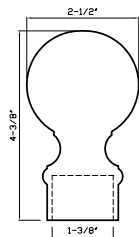

Unlacquered Brass Collection

Item No. DC103 A

Fits 1" Rod

DC103 A
FITS 1" ROD

Unlacquered Brass Collection

Item No. DC104 B

Fits 1 - 3/8" Rod

DC104 B
Fits 1-3/8" Rod