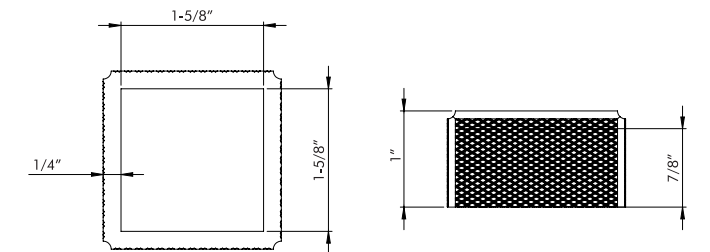

Item No. DC292

Fit 1-1/2" Square Acrylic Rod

Available in finishes:

Brushed Nickel, Satin Brass, Polished Chrome, Oil Rubbed Bronze, Green Antique, Polished Brass, Aged Brass, Black