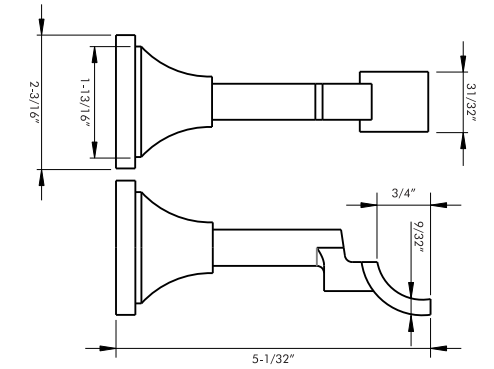

DC 214 E fits 3/4" rod

Available in finishes: Polished Nickel, Polished Chrome, Brushed Nickel, Oil Rubbed Bronze, Aged Brass, Green Antique & Satin Brass