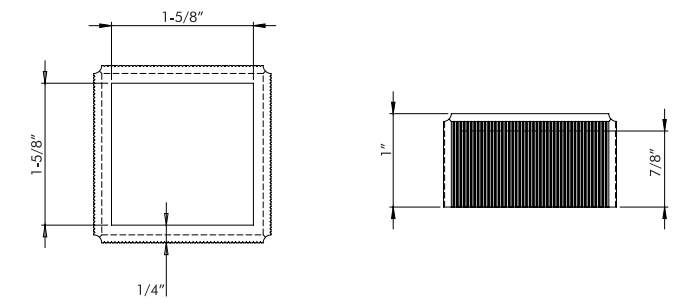

Item No. DC293

Fit 1-1/2" Square Acrylic Rod

Available in finishes:

Brushed Nickel, Satin Brass, Polished Chrome, Oil Rubbed Bronze, Green Antique, Polished Brass, Aged Brass, Black