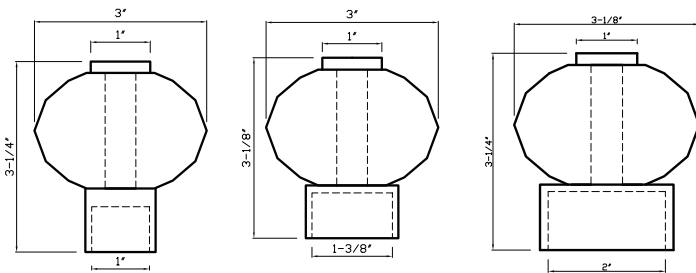

KS011 A
Fits 1" Rod

KS011 B
Fits 1 -3/8" Rod

Ks011 C
Fits 2" Rod