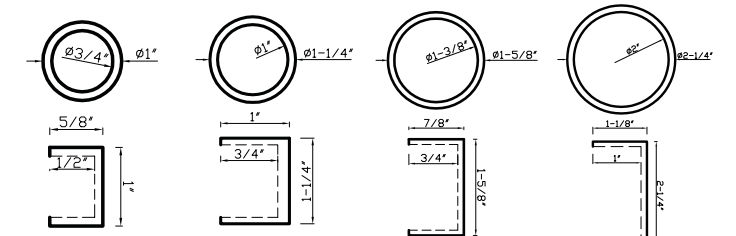

Aged Brass
DC081 E - fits 3/4" rod

Green Antique
DC081 E - fits 3/4" rod

DC201 A
Fits 1" Rod

DC201 B
Fits 1-3/8" Rod

DC201 C
Fits 2" Rod

DC082 E
Fits 3/4" Rod