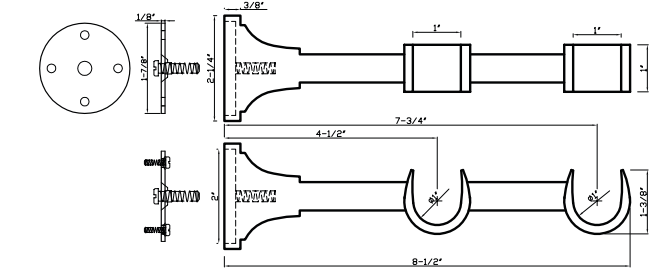

DC 209 A fits 1" rod
Available in finishes: Unlacquered Brass, Polished Chrome, Brushed Nickel, Green Antique, Satin Brass, Polished Brass, Black & Black Nickel