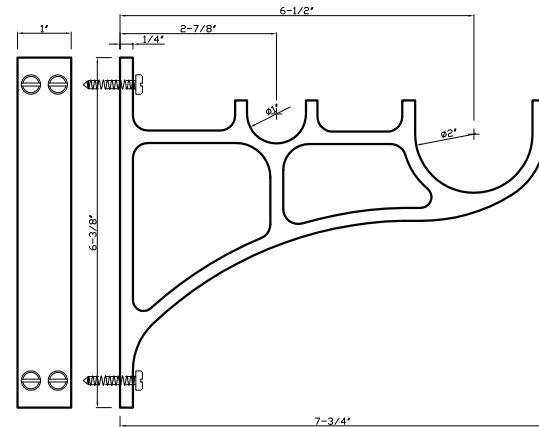

DC 224 C fits 2" rod
Available in finishes: Polished Nickel*, Polished Chrome, Brushed Nickel, Oil Rubbed Bronze, Aged Brass, Green Antique*, Satin Brass, Polished Brass* & Black*