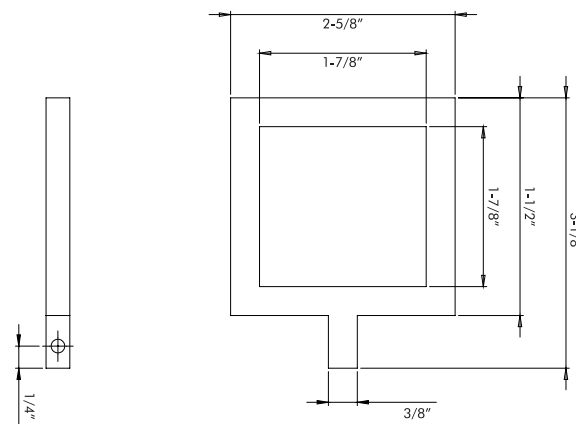

DC 304 - Brushed Nickel Ring

DC 304 C - 1-1/2" interior diameter
Available in Brushed Nickel

DC 306 & DC 310 - Acrylic Rings

DC 306 D - 2" interior diameter
DC 310 D - 2-3/4" interior diameter
Acrylic Ring