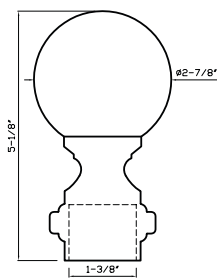

Acrylic Collection

Item No. DC094 B

Polished Nickel

Fits 1 - 3/8" Rods

DC094 B
Fits 1-3/8" Rod