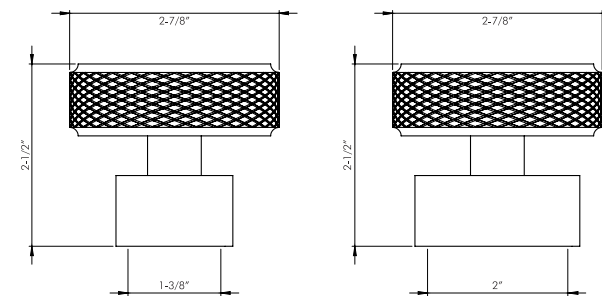

Metal Collection

There is something about the authenticity and purity of metal. The Shimmering surface is beyond compare. And unlike others, Deco & Deco hardware is crafted from the purest and high - grade raw material. With solid brass construction, all of our metal and rods maintain structural integrity from inside so they don't corrode, outside. Thus the finish achieved provides added luminosity and smoothness due to the solid brass core as opposed to simply covering an inferior option. At Deco & Deco our beauty and value are far move than skin deep.

REFLECTIONS IN METAL

Metal Collection

Item No. DC2031

Satin Brass & Black

Fits 1 - 3/8" & 2" Rods