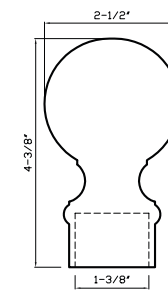

Polished Brass
DC104 C- fits 2" rod

Metal Collection

Item No. DC104 B

Black

Fits 1 - 3/8" Rods

DC104 B
Fits 1-3/8" Rod

Polished Nickel
DC104 B - fits 1-3/8" rod*

Polished Chrome
DC104 B - fits 1-3/8" rod